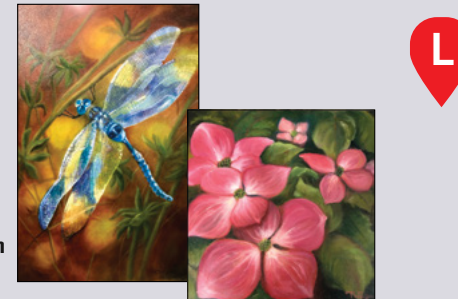

19 • Teresa WOJDAK
Oil Painting

Showing: 7791 Tyhee Lake Road., Telkwa
Web: birchlanegallery.com
FB: Birch-Lane-Gallery-630995273908768
E: tmthomas2004@hotmail.com
Ph: 250-877-2839