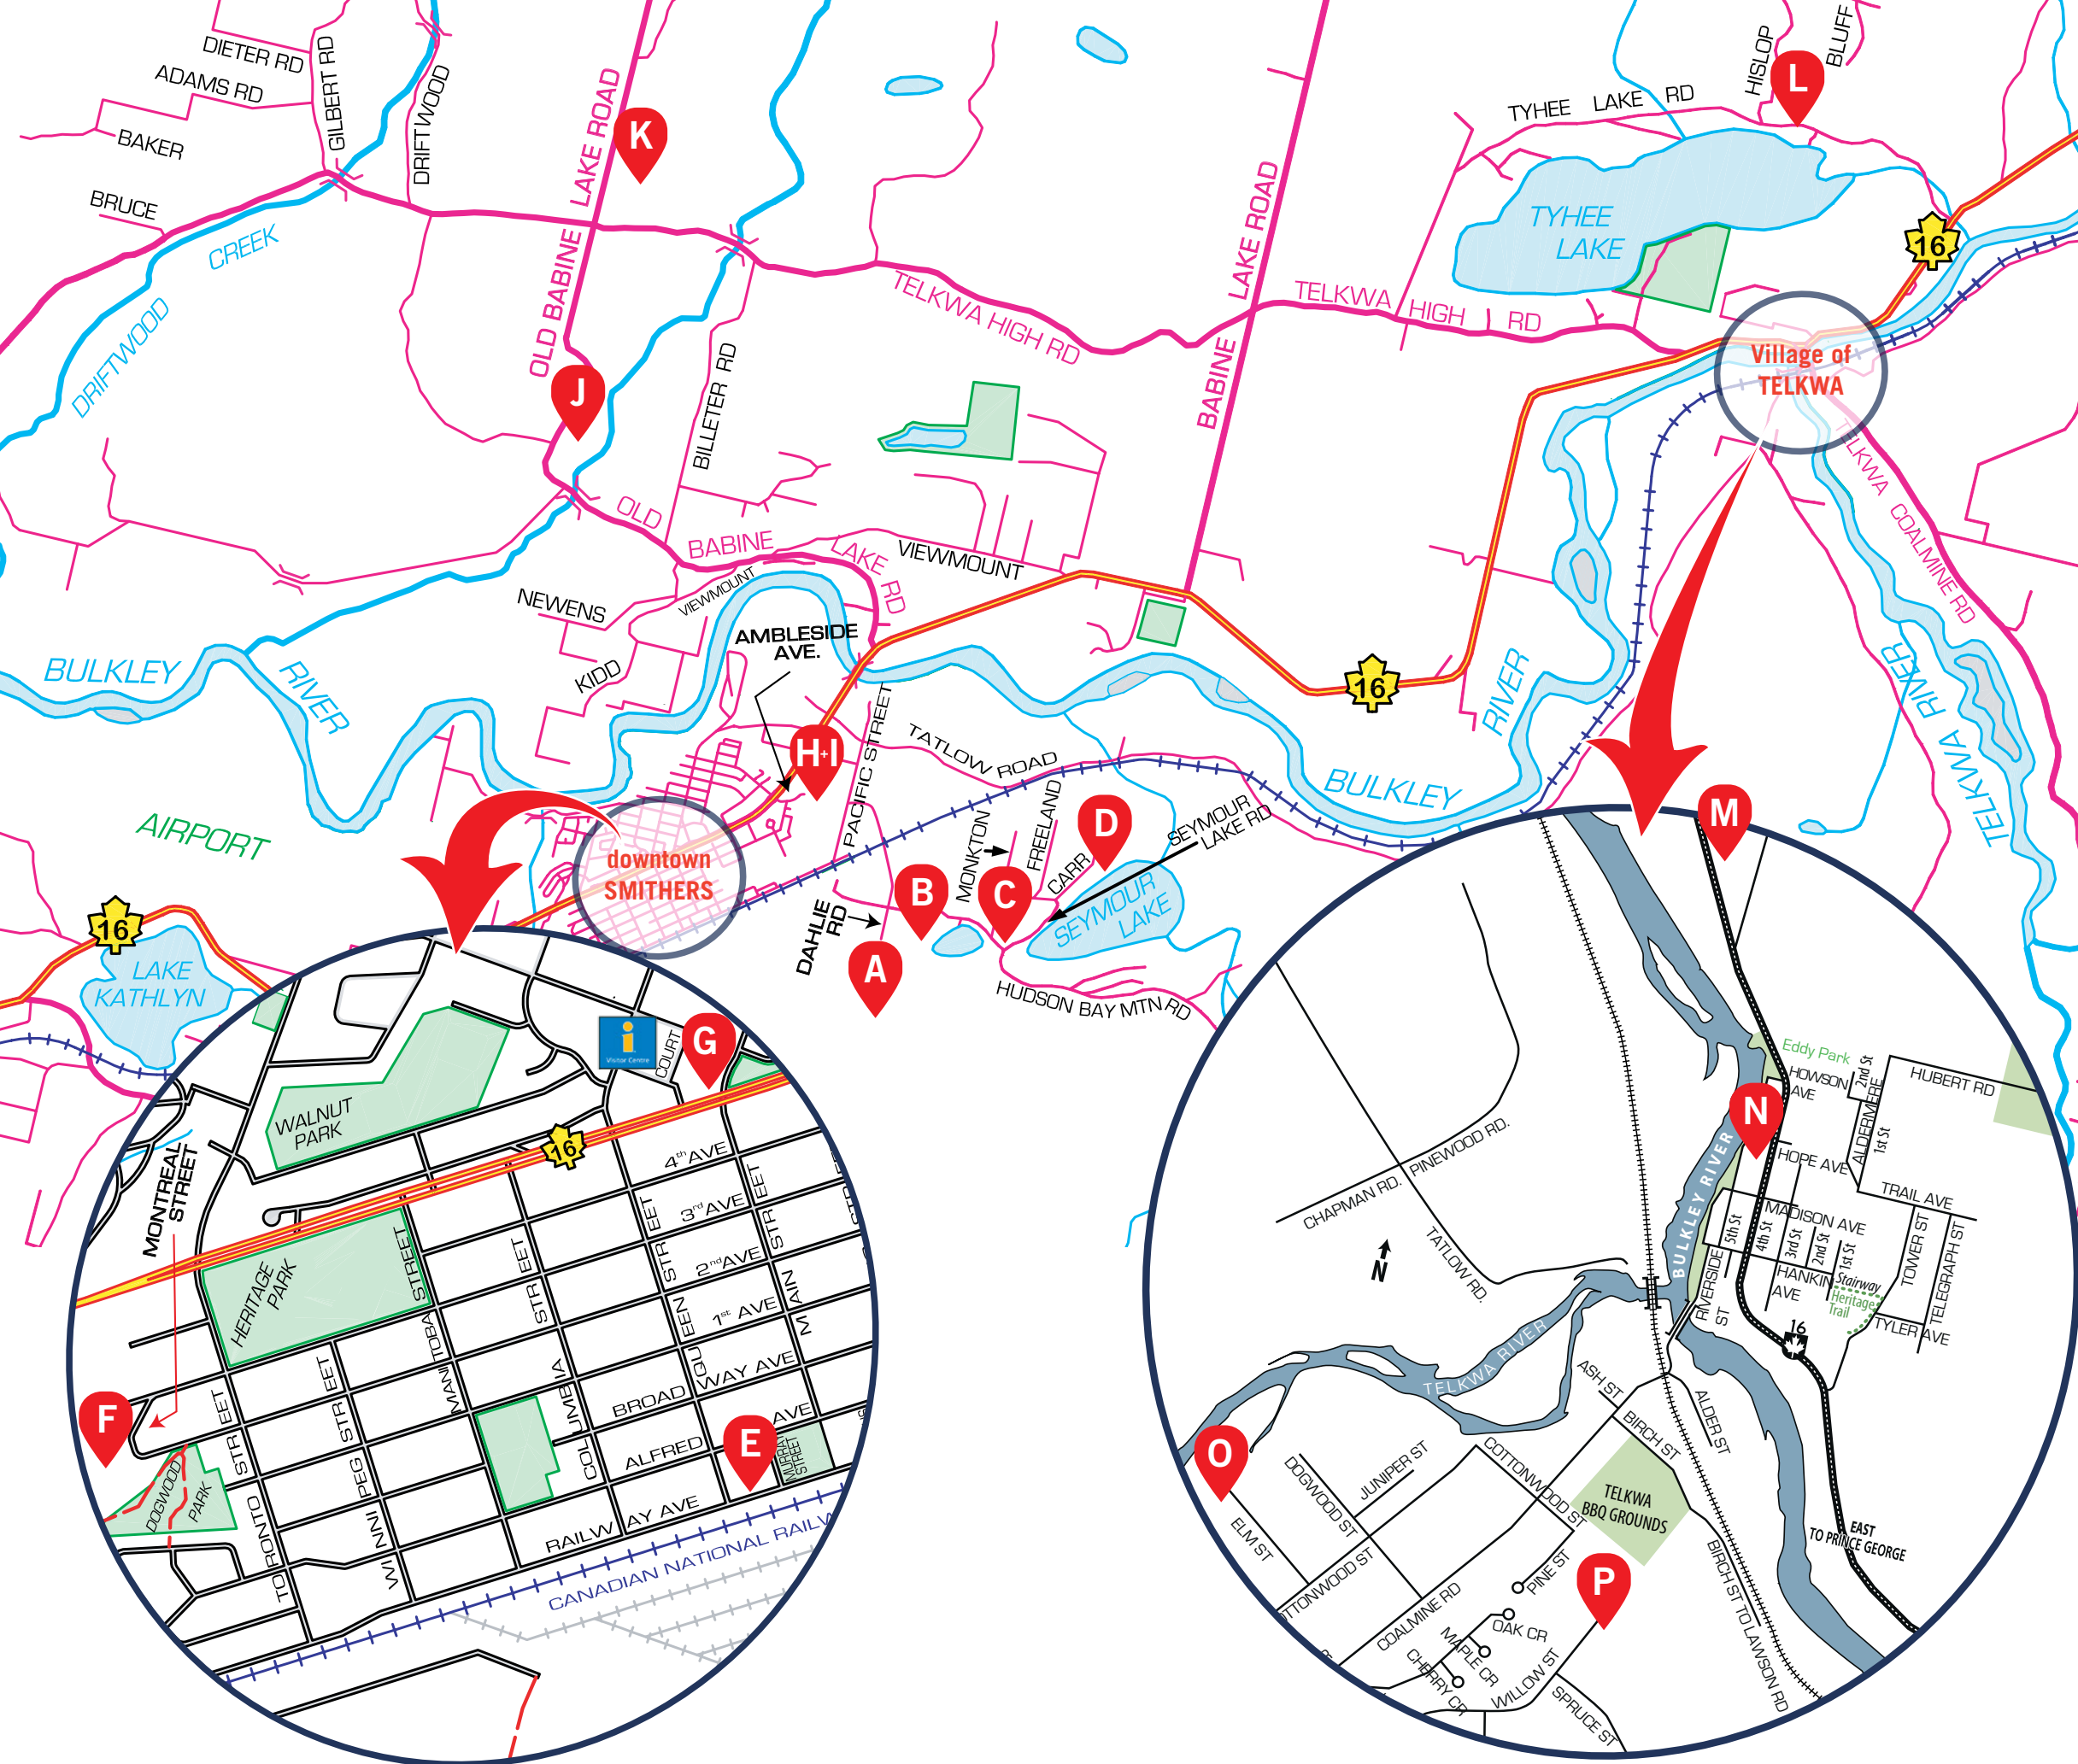

A	2535 Dahlie Road, Smithers	ARTIST #5 Tenley Dahlie
B	1055 Hudson Bay Mountain Road, Smithers	ARTIST #15 Sherry Nielsen
C	1960 Hudson Bay Mountain Road, Smithers	ARTIST #4 Susan ClaySmith
D	2585 Carr Road, Seymour Lake, Smithers	ARTIST #6 Poppy Dubar
E	3866 Railway Ave. (Creation Station) Smithers	ARTIST #10 Nancy Huber
F	#24 - 1205 Montreal St., Smithers	ARTIST #13 Cindy Lewis
G	Central Park Building, Smithers	ARTIST #17 Mark Tworow
H	1149 Ambleside Ave. Smithers	ARTIST #14 David Mio
I	1159 Ambleside Ave. Smithers	ARTIST #1 Michael Ambery
J	6223 Old Babine Lake Road Smithers	ARTIST #7, #18 Brenda Gardiner Cathy Whalen
K	Driftwood Lodge, 9475 Old Babine Lake Rd, Smithers	ARTIST #16 Kaaren Soby
L	7791 Tyhee Lake Road., Telkwa	ARTIST #19 Teresa Wojdak
M	Art and Soul Pottery 1269 Hwy 16 West, Telkwa	ARTIST #s 2, 9, 12 Franziska Cody, Carolin Dessureault-Hamelin, Anneh Kessels
N	1106 Hwy 16 west, Telkwa	ARTIST #11 Rene Jaspers
O	1399 Elm St., Telkwa	ARTIST #3 Deb Chatfield
P	1326 Willow St., Telkwa	ARTIST #8 Simone Groth