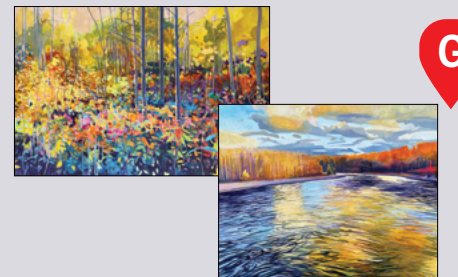

16 • Kaaren SOBY
Acrylic Paintings

Showing: Driftwood Lodge, 9475 Old Babine Lake Rd, Smithers
E: Sonjamagnasson@hotmail.com
Ph: 403-470-1480

17 • Mark TWOROW
Oil Painting

Showing: Central Park Building, Smithers
FB: @marktworowpainter
IG: @marktworow
Ph: 250-847-9369
E: marktworow@hotmail.com