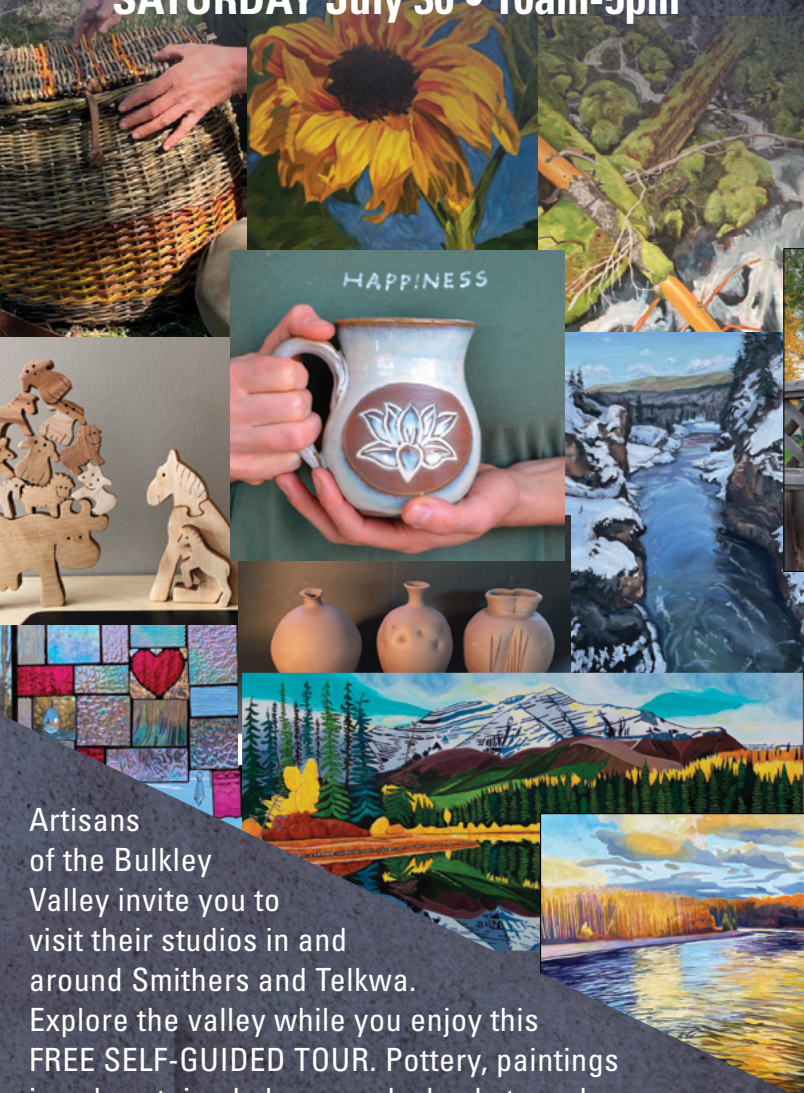

2022

5TH ANNUAL

BULKLEY VALLEY

ARTISAN *studio tour*

FRIDAY July 29 • 4-8pm
SATURDAY July 30 • 10am-5pm

Artisans of the Bulkley Valley invite you to visit their studios in and around Smithers and Telkwa. Explore the valley while you enjoy this FREE SELF-GUIDED TOUR. Pottery, paintings jewelry, stained glass, cards, baskets and more.