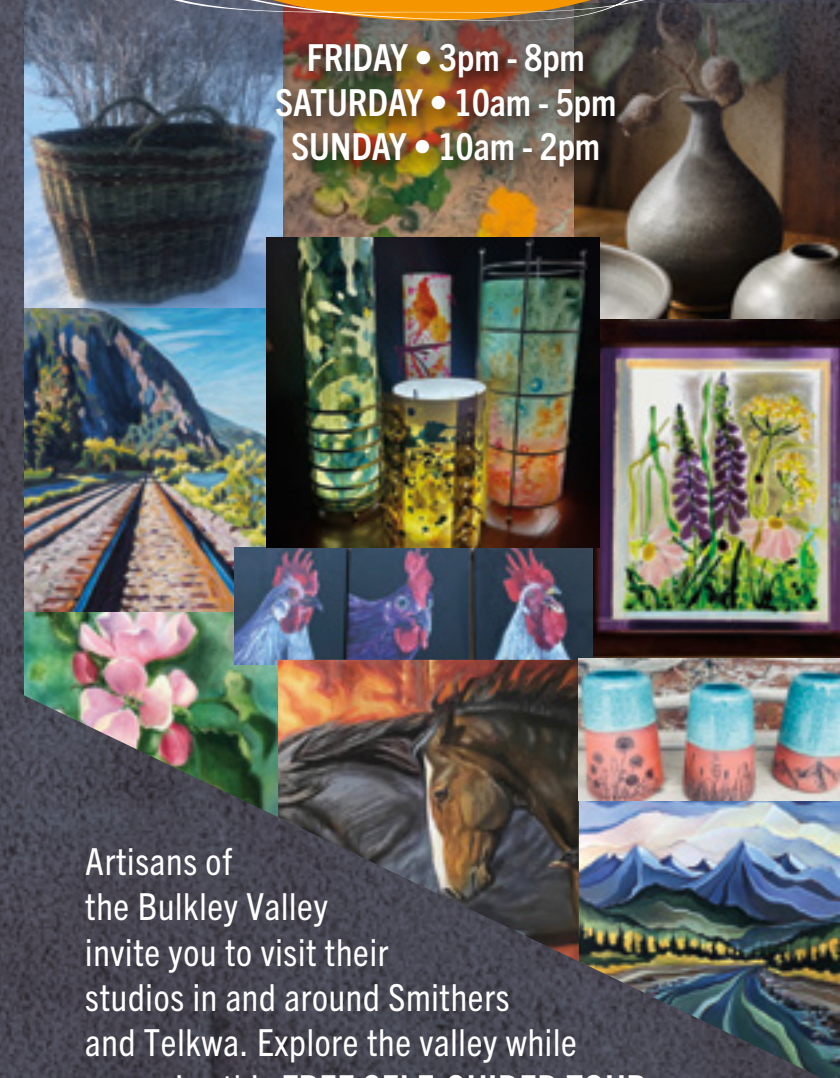

# 2024

JULY 19, 20 & 21, 2024 • 7<sup>TH</sup> ANNUAL

BULKLEY VALLEY  
**ARTISAN**  
studio tour

FRIDAY • 3pm - 8pm  
SATURDAY • 10am - 5pm  
SUNDAY • 10am - 2pm

Artisans of the Bulkley Valley invite you to visit their studios in and around Smithers and Telkwa. Explore the valley while you enjoy this **FREE SELF-GUIDED TOUR.**