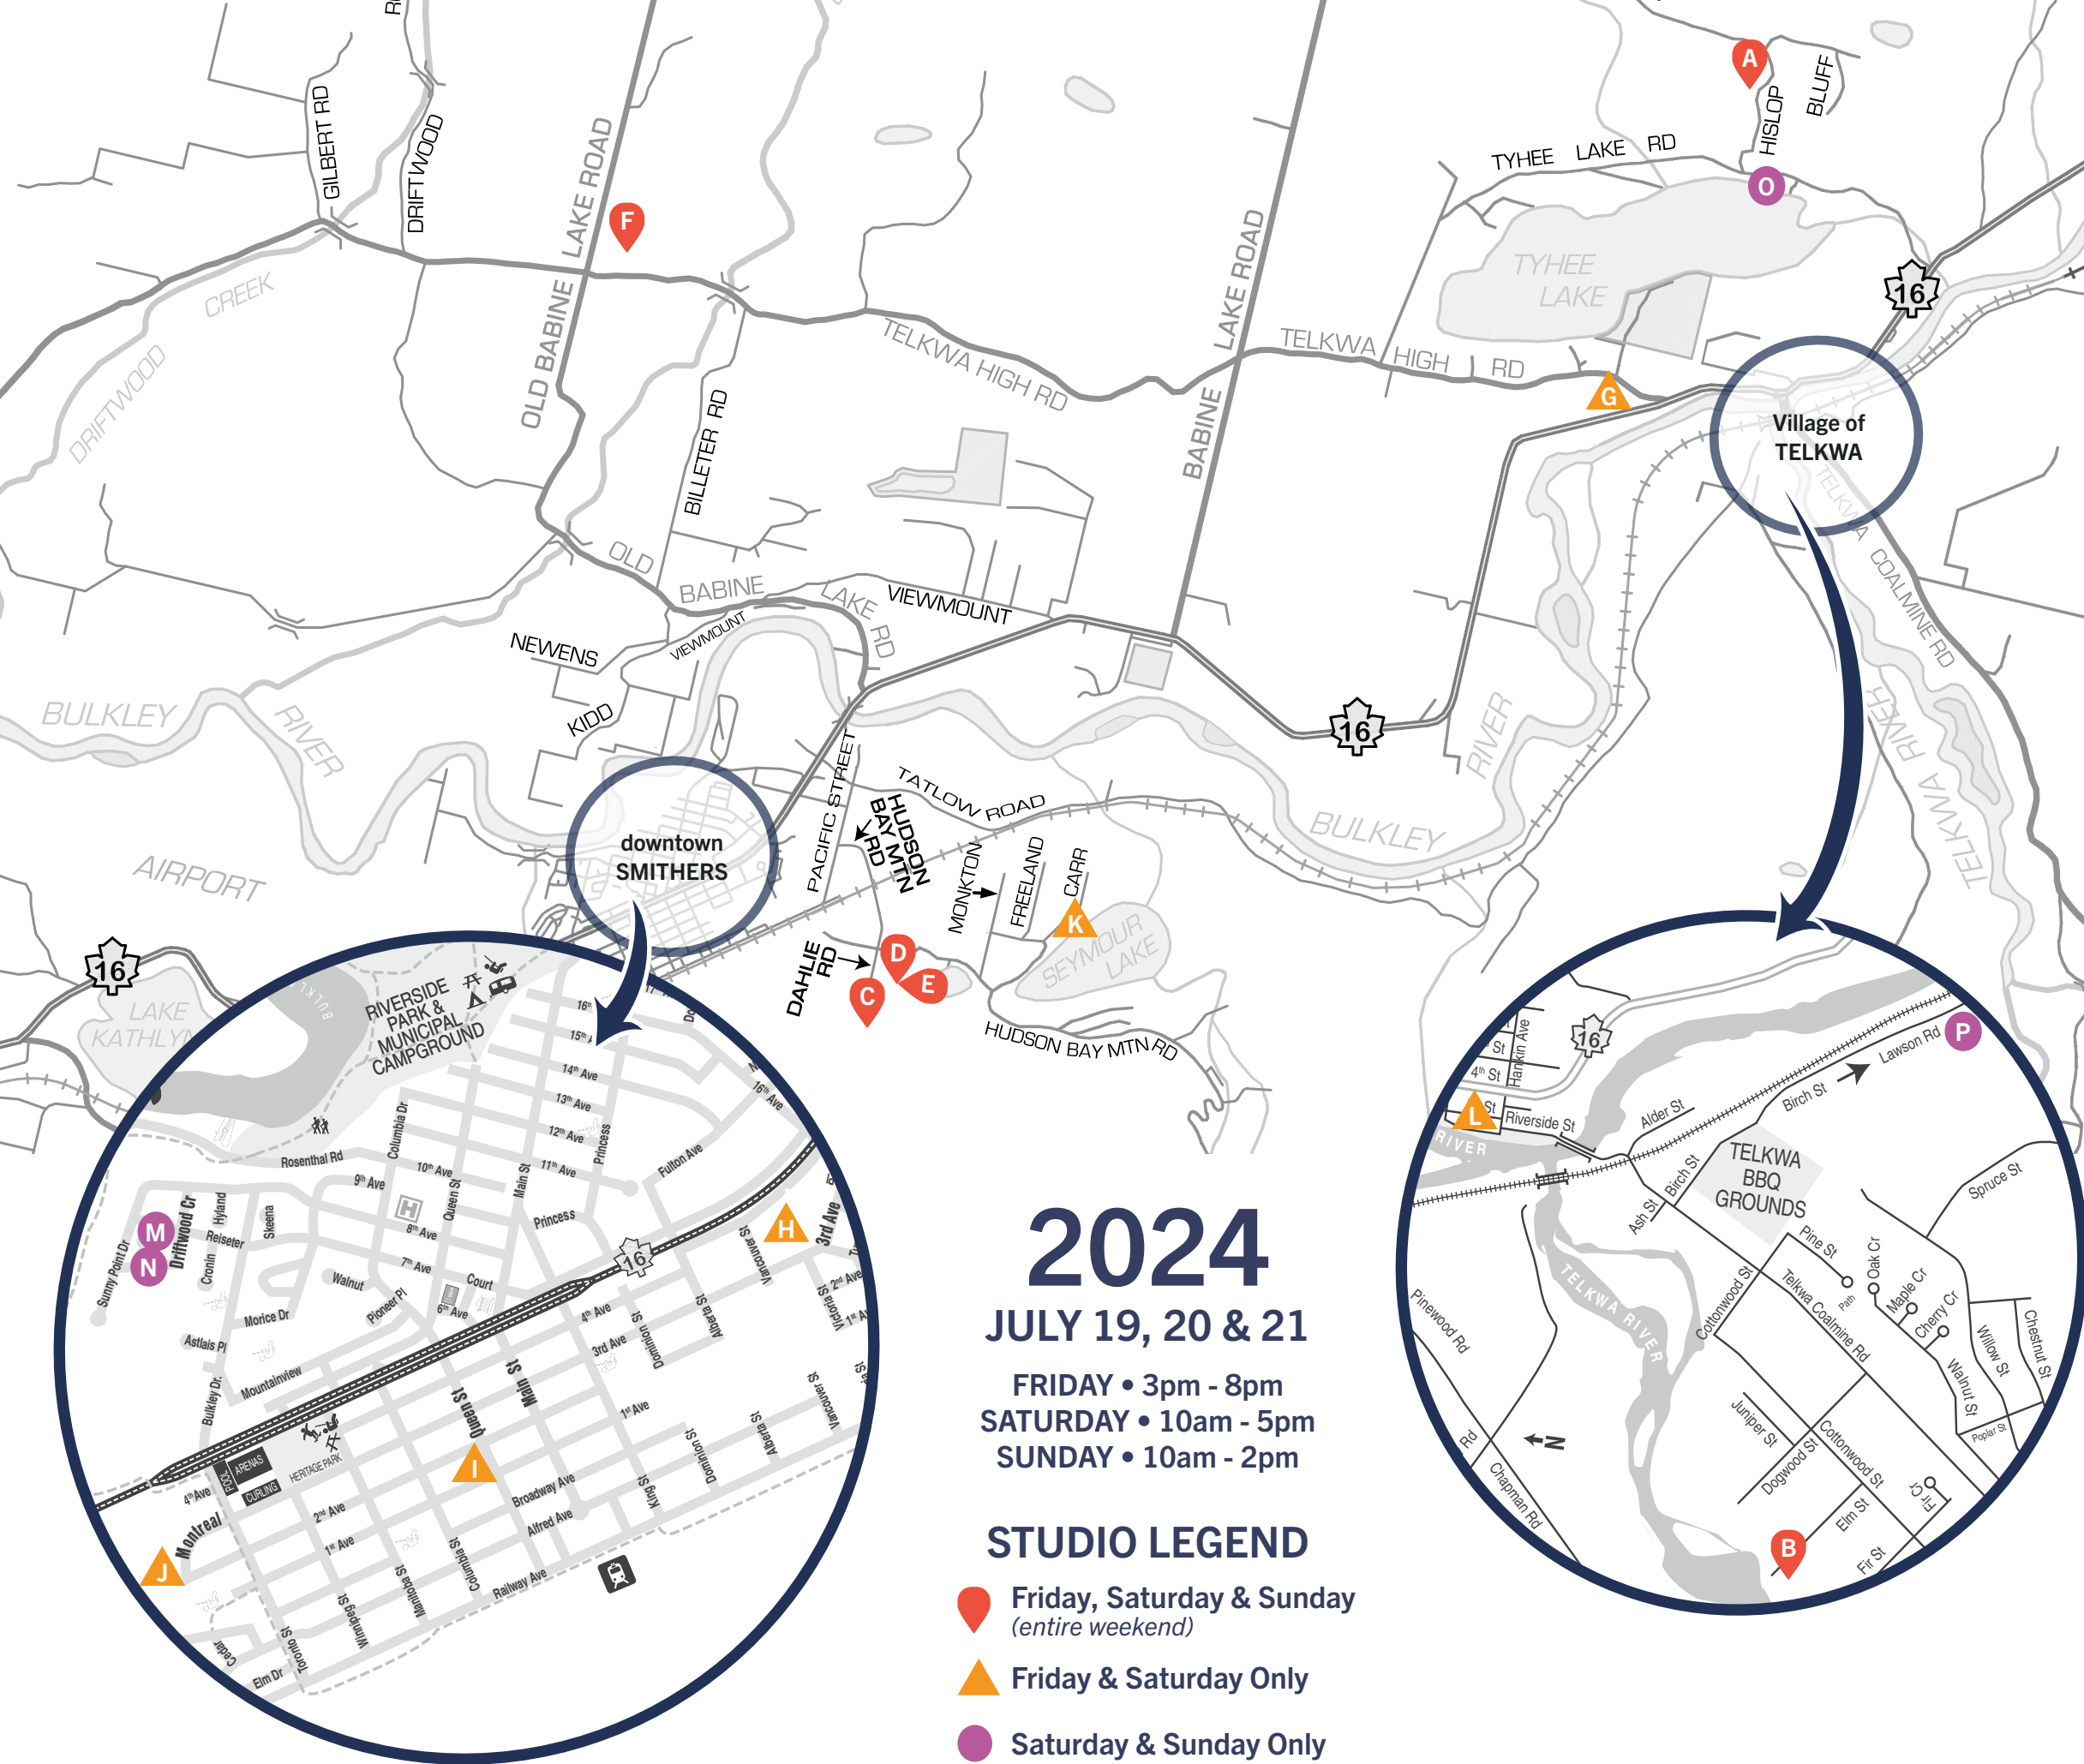

# 2024

JULY 19, 20 & 21, 2024 • 7<sup>TH</sup> ANNUAL

BULKLEY VALLEY  
**ARTISAN**  
studio tour

FRIDAY • 3pm - 8pm  
SATURDAY • 10am - 5pm  
SUNDAY • 10am - 2pm

Artisans of the Bulkley Valley invite you to visit their studios in and around Smithers and Telkwa. Explore the valley while you enjoy this **FREE SELF-GUIDED TOUR.**

follow EVENT on facebook [f / TourismSmithers](https://www.facebook.com/TourismSmithers)

TOURISM  
**smithers**

These Artists Showing  
FRIDAY, SATURDAY & SUNDAY

**2024**  
**JULY 19, 20 & 21**  
 FRIDAY • 3pm - 8pm  
 SATURDAY • 10am - 5pm  
 SUNDAY • 10am - 2pm